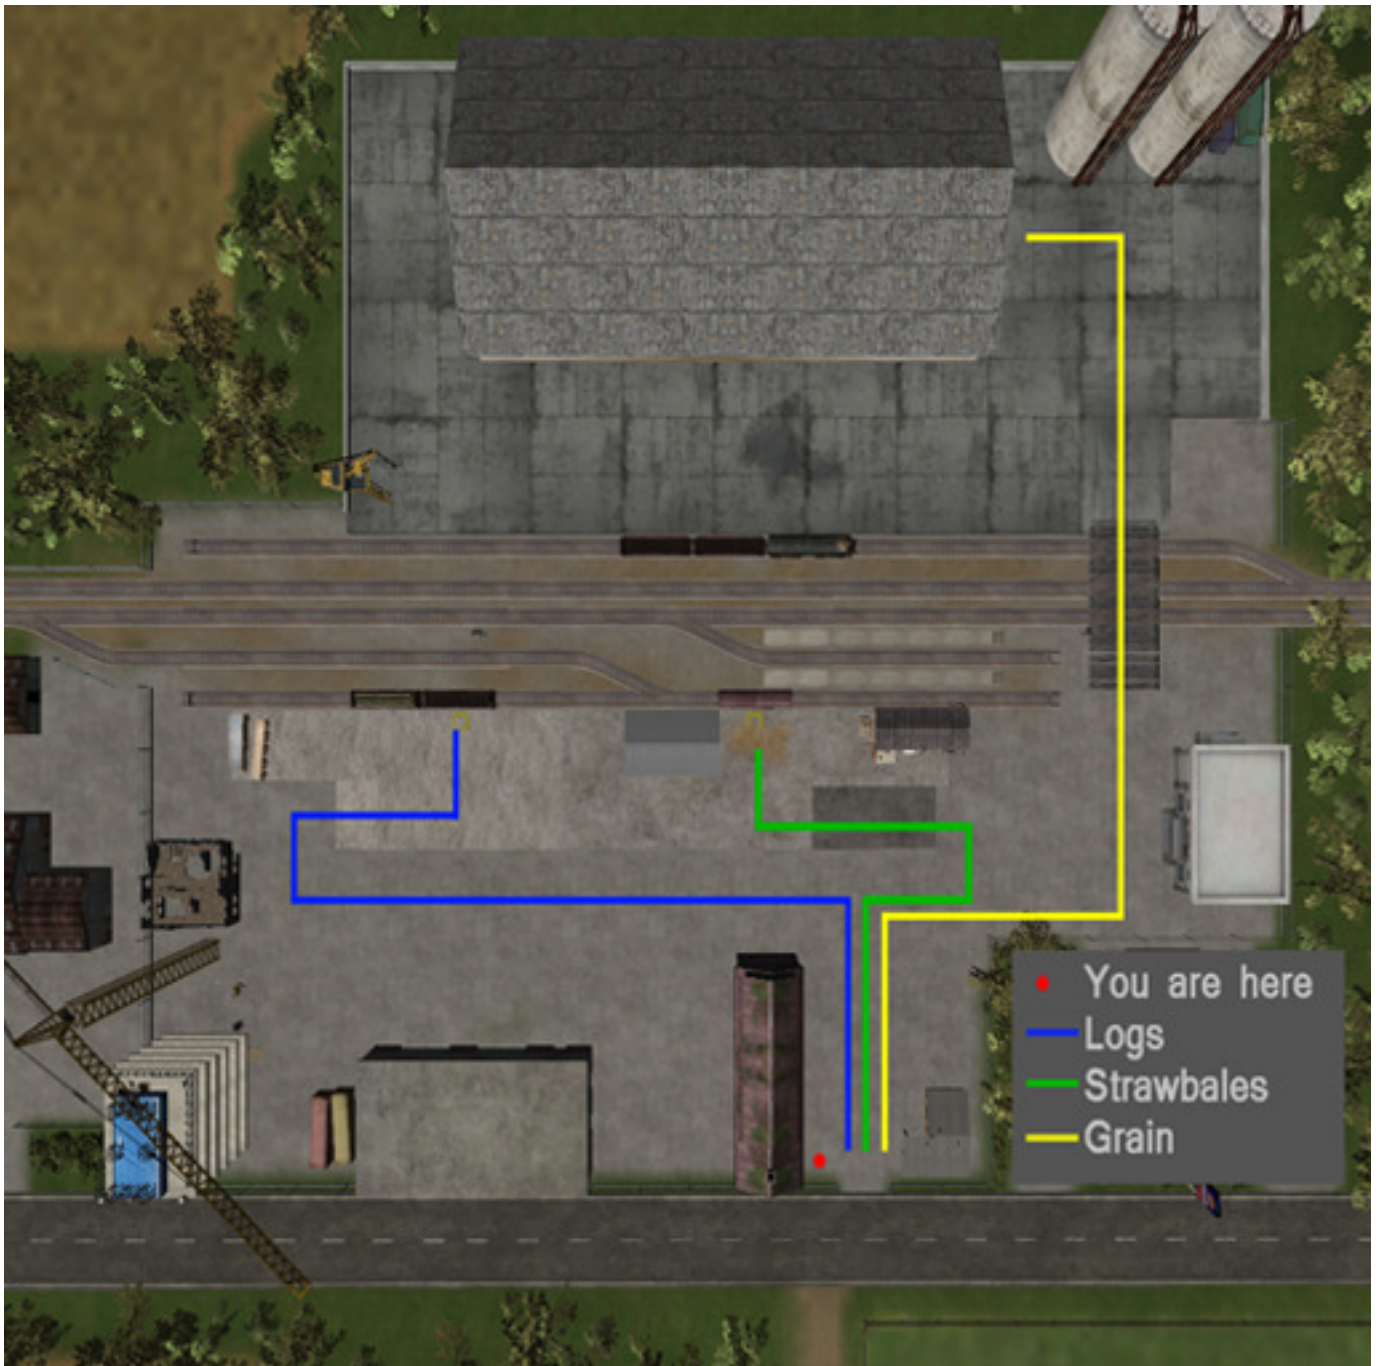

Overview of the train-station:

There are a few 'easter egg's' in the map. Can you find them? I will help you a bit:

1: There is a way to get up on top of the blimp in the NE corner of the map.

2: Find the troll! Problem Officer? If you know *meme's*, you know what or who im talking about.

If you have any problems, please report it in the WIP-topic or the support-topic on www.LS-UK.info

- Random Hero